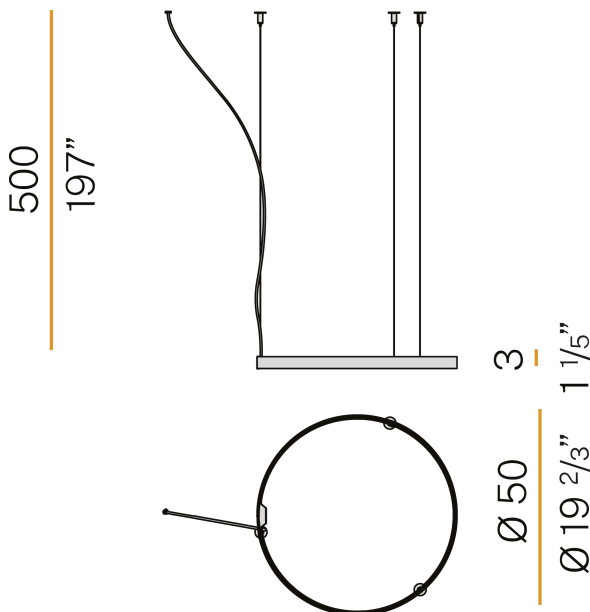

PANZERI

Zero Round

24V DC
M03317.050.0410

Data sheet

CODE	M03317.050.0410
SYSTEM POWER CONSUMPTION	25W
EFFICACY	81.56lm/W
LIGHT SOURCE	LED
LIGHT SOURCE LIFETIME	L70 (B50) 60.000h
COLOUR TEMPERATURE	3000K Ra>90
LIGHT DISTRIBUTION	diffused
POWER SUPPLY	24V DC
DRIVER	remote not included
NOMINAL LUMINOUS FLUX	2835lm
LUMEN OUTPUT	2039lm
EFFICIENCY	71.9%
WEIGHT	0.83 Kg
PROTECTION DEGREE	IP20
COLOUR TOLLERANCES	SDCM 3
PACKING DIMENSIONS (CM)	58,0 x 58,0 x 10,0

Single or multiple suspension lighting fixture for interiors, with direct and indirect light emission.

Bended extruded aluminium structure in white, black, bronze, mat brass or titanium polyacrylic paint.

Extruded polycarbonate diffuser with opaline finish.

Suspension kit with griplocks and 5m (196,9") long steel cables.

5m (196,9") long power cable in transparent PVC.

Provided without power canopy.

Technical drawing

Polar diagram